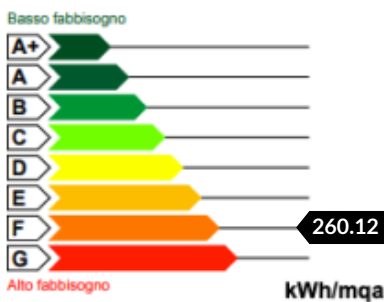

REFERENCE: T441

City	Rocca Pietore
Type	Appartamento
Price	153.000,00 €

OVERVIEW

Building State	Discreto
Garden	NO
Elevator	NO
Heating	Autonomo

SQ. METERS

Commercial	104
------------	-----

FEATURES

Rooms	4
Bedrooms	2
Bathrooms	1
Balconies	NO
Garage	NO
Parking Spaces	YES
Floor	T
Total floors	3
Year	1900